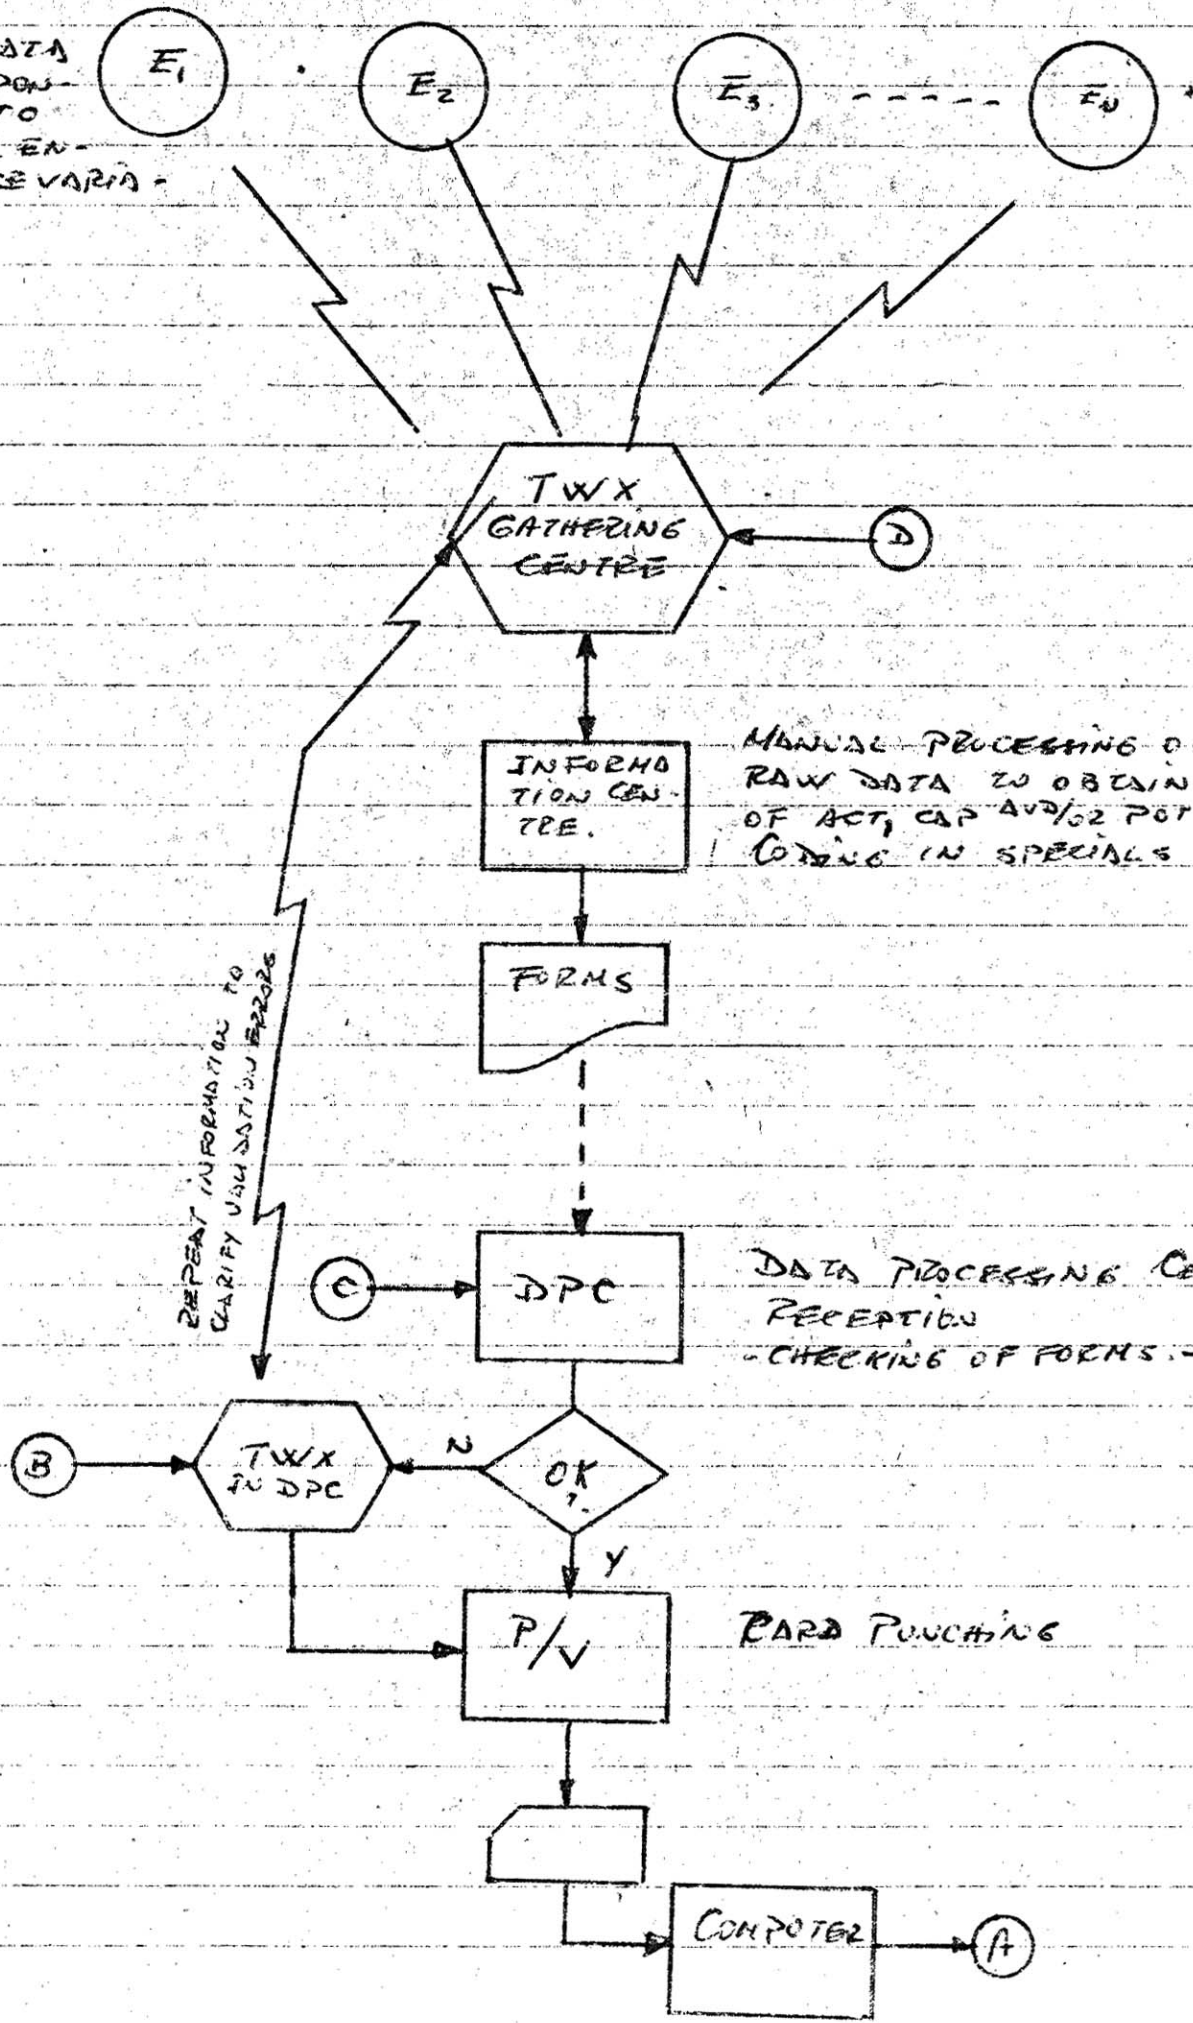

OPERATION FROM APRIL/73 UNTIL ~~APRIL~~ APRIL 24/74

OPERATION FROM APRIL/74

THE COMPUTER WILL BE A IRIS-80 BI-PROCESSOR WITH 1,000 KB OF MEMORY, FROM CII (FRANCE)

ACTUAL OPERATION UNTIL APRIL/73

~~ENTERPRISES~~

~~RAW DATA~~
RAW DATA
CORRESPONDING TO
CRITICAL EN-
TEMPERATURE VARIA-
BLES

MANUAL PROCESSING OF
RAW DATA TO OBTAIN VALUES
OF ACT, CAP AND/OR POT.
CODING IN SPECIALS FORMS.

DATA PROCESSING CENTRE
RECEPTION
- CHECKING OF FORMS -

PARD PUNCHING

COMPUTER