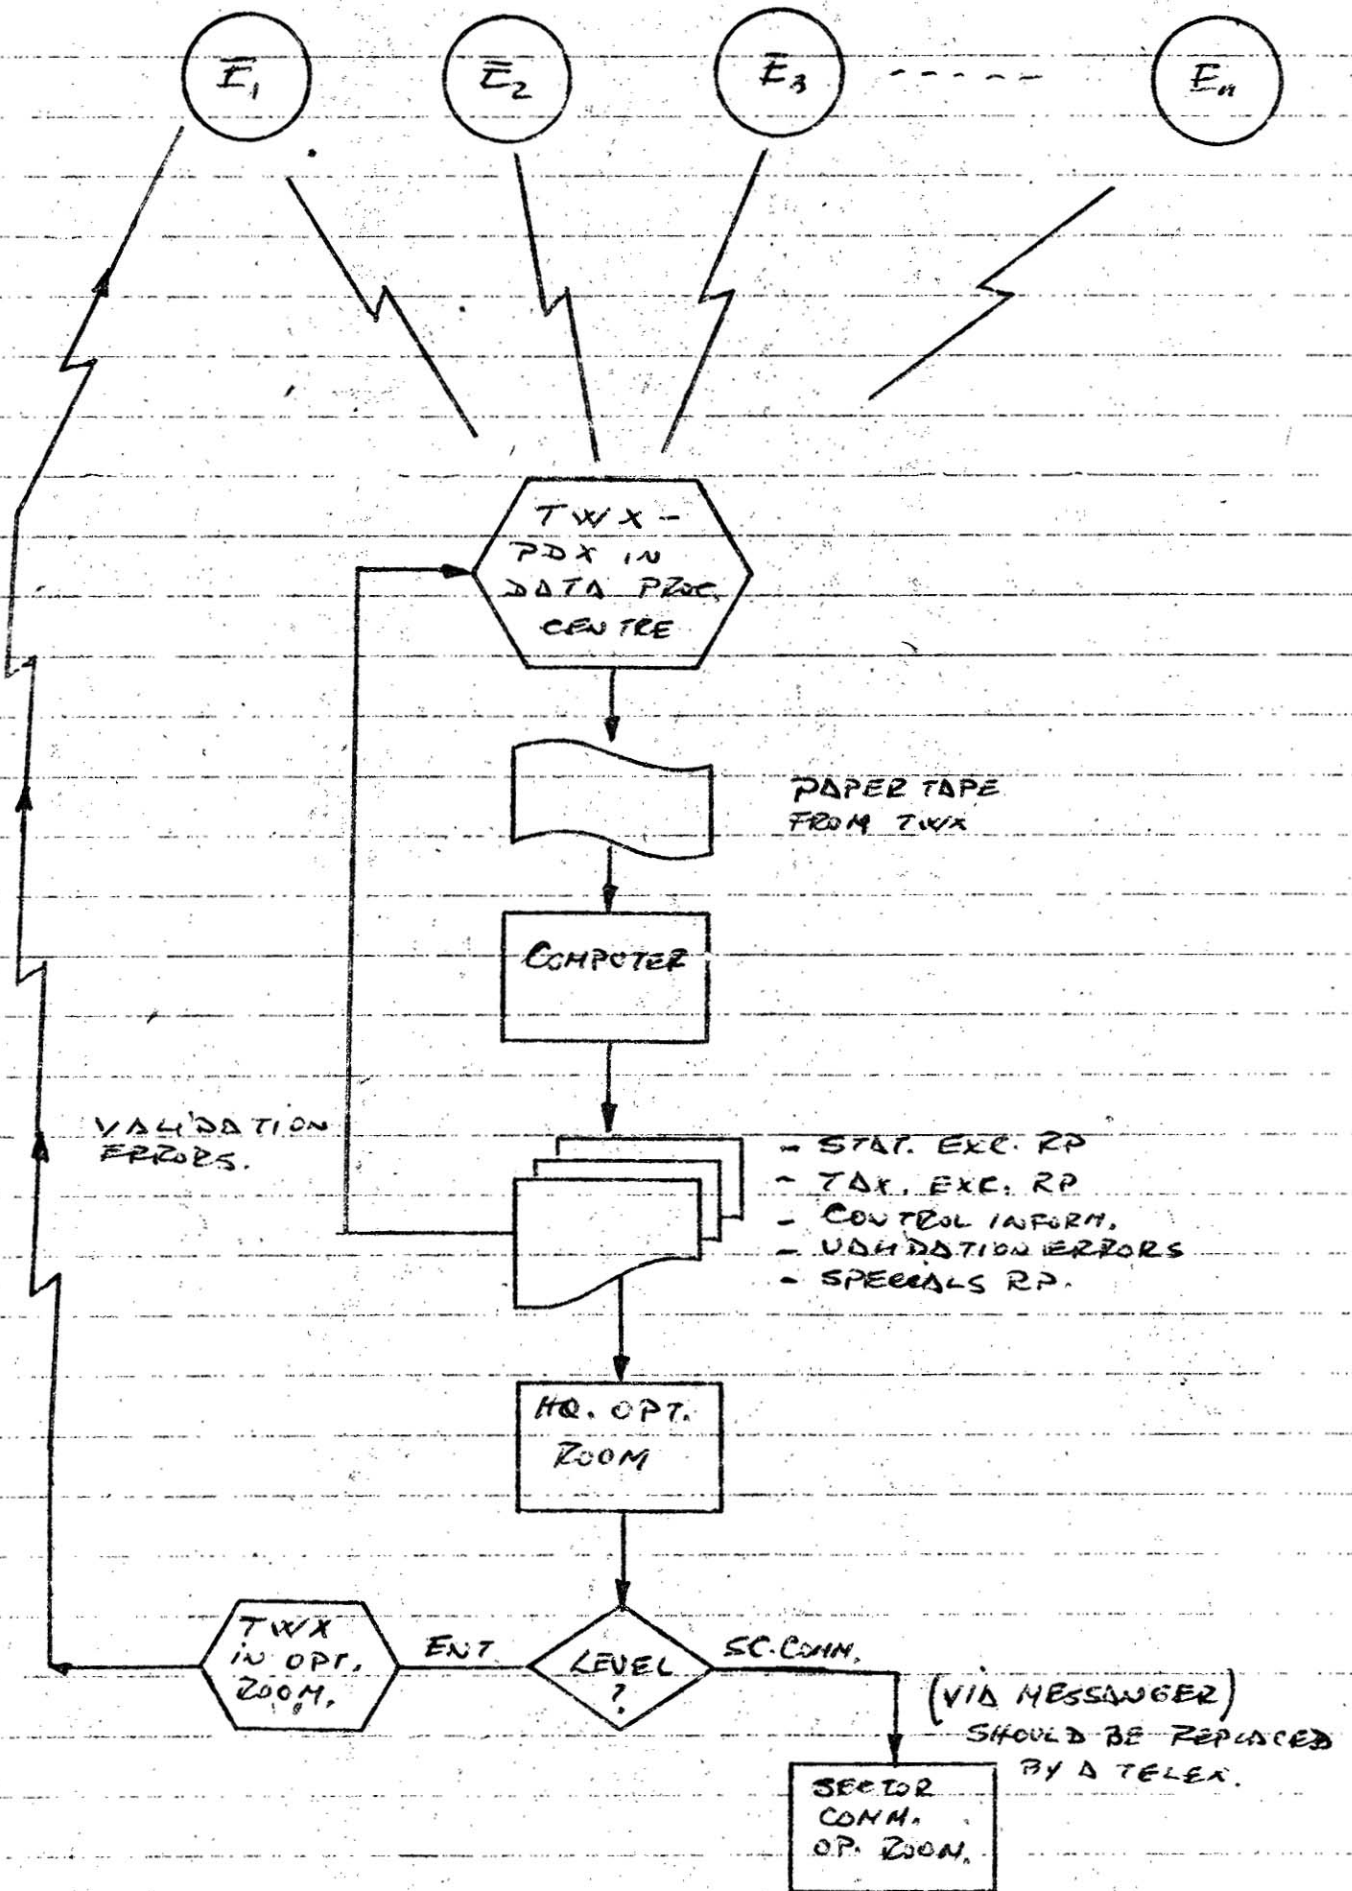

OPERATION FROM APRIL/73 UNTIL ~~APRIL~~ APRIL 24/74

OPERATION FROM APRIL/74

THE COMPUTER WILL BE A IRIS-80 BI-PROCESSOR WITH 1,000 KB OF MEMORY, FROM CII (FRANCE)

ACTUAL OPERATION UNTIL APRIL/73

~~ENTERPRISES~~

~~RAW DATA~~
RAW DATA
CORRESPONDING TO
CRITICAL EN-
TEMPERATURE VARIA-
BLES

MANUAL PROCESSING OF
RAW DATA TO OBTAIN VALUES
OF ACT, CAP AND/OR POT.
CODING IN SPECIALS FORMS.

DATA PROCESSING CENTRE
RECEPTION
- CHECKING OF FORMS -